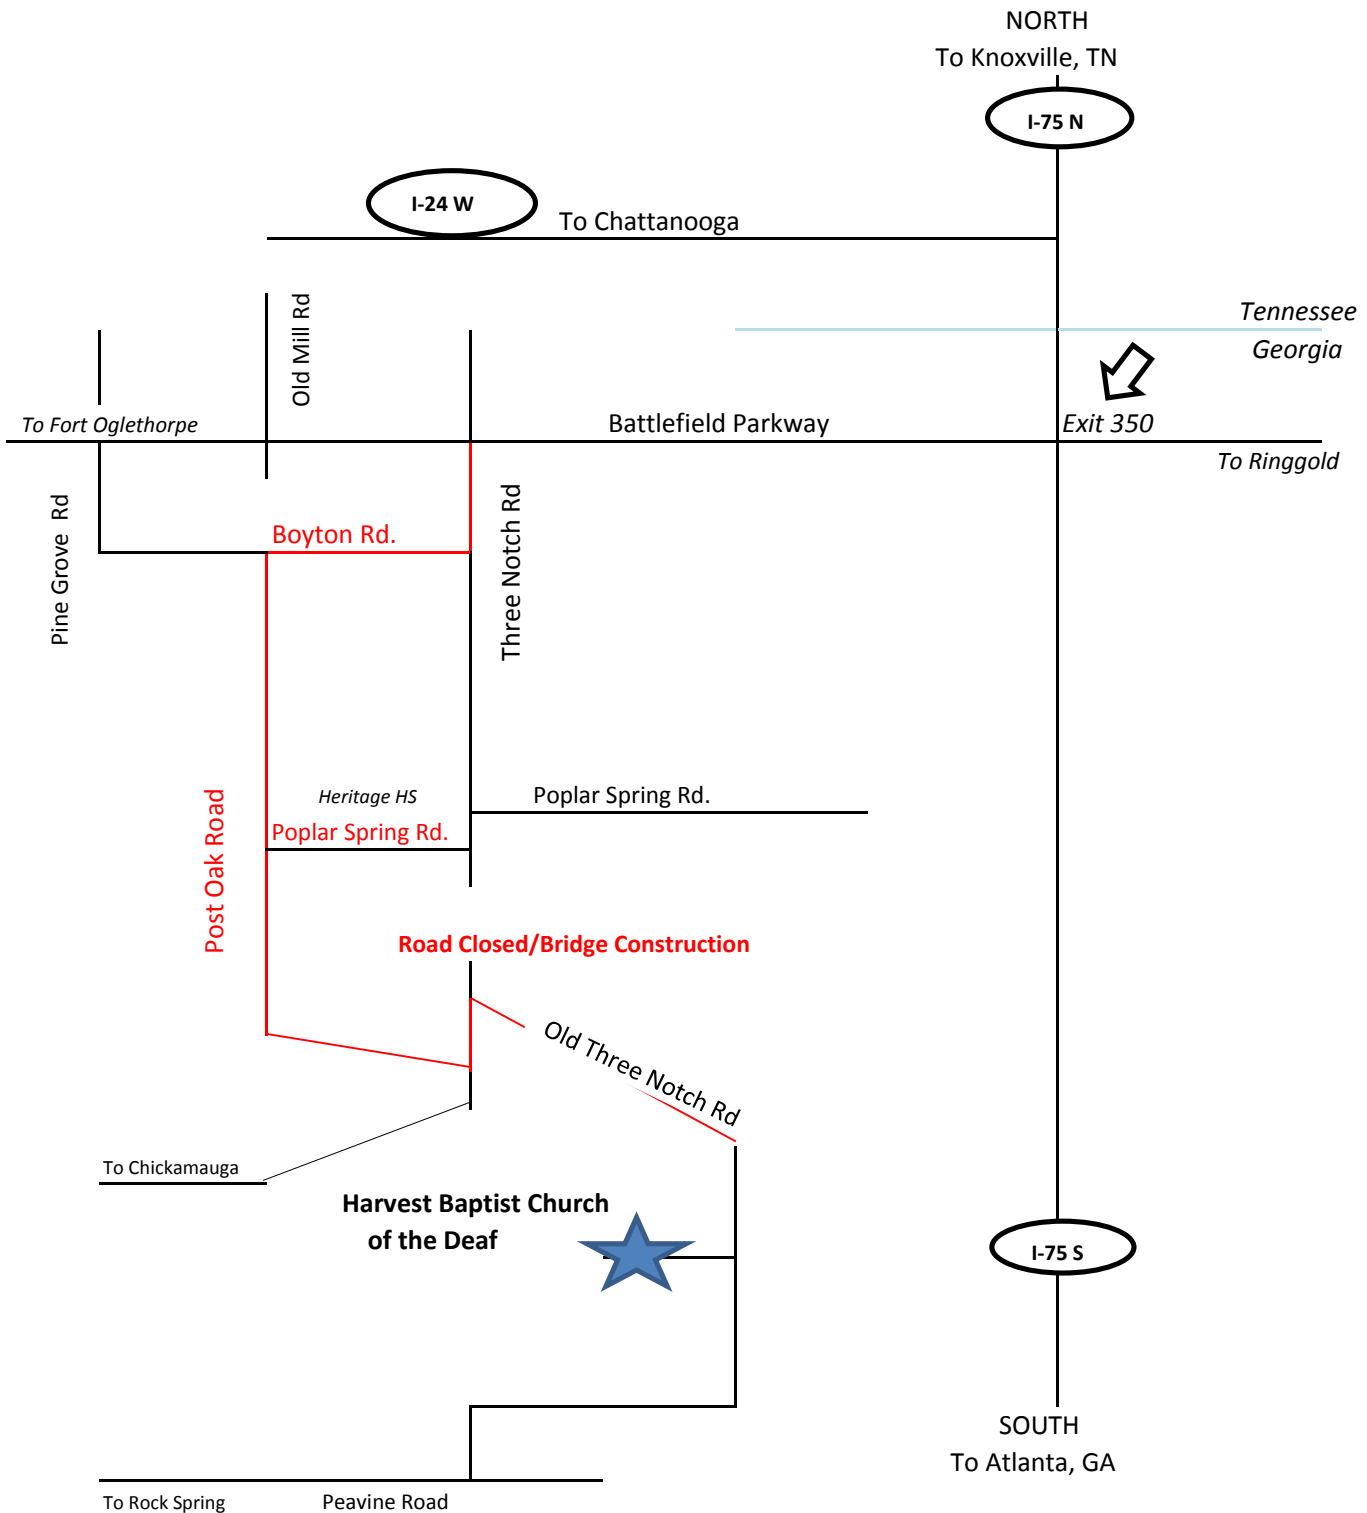

Harvest Baptist Church of the Deaf

1314 Old Three Notch Rd/ Ringgold, GA 30736

(706)-375-7107 * Email:contact@harvestdeaf.org * www.harvestdeaf.org

The Bridge on Three Notch Road will be closed beginning Monday, Oct. 16th

Alternate route from Battlefield Parkway to Harvest Deaf Ministries:

1. Battlefield to Three Notch, to Boynton Road, to Post Oak Road, to Three Notch
2. Three Notch to Poplar Springs (by Heritage HS) to Post Oak and back to Three Notch